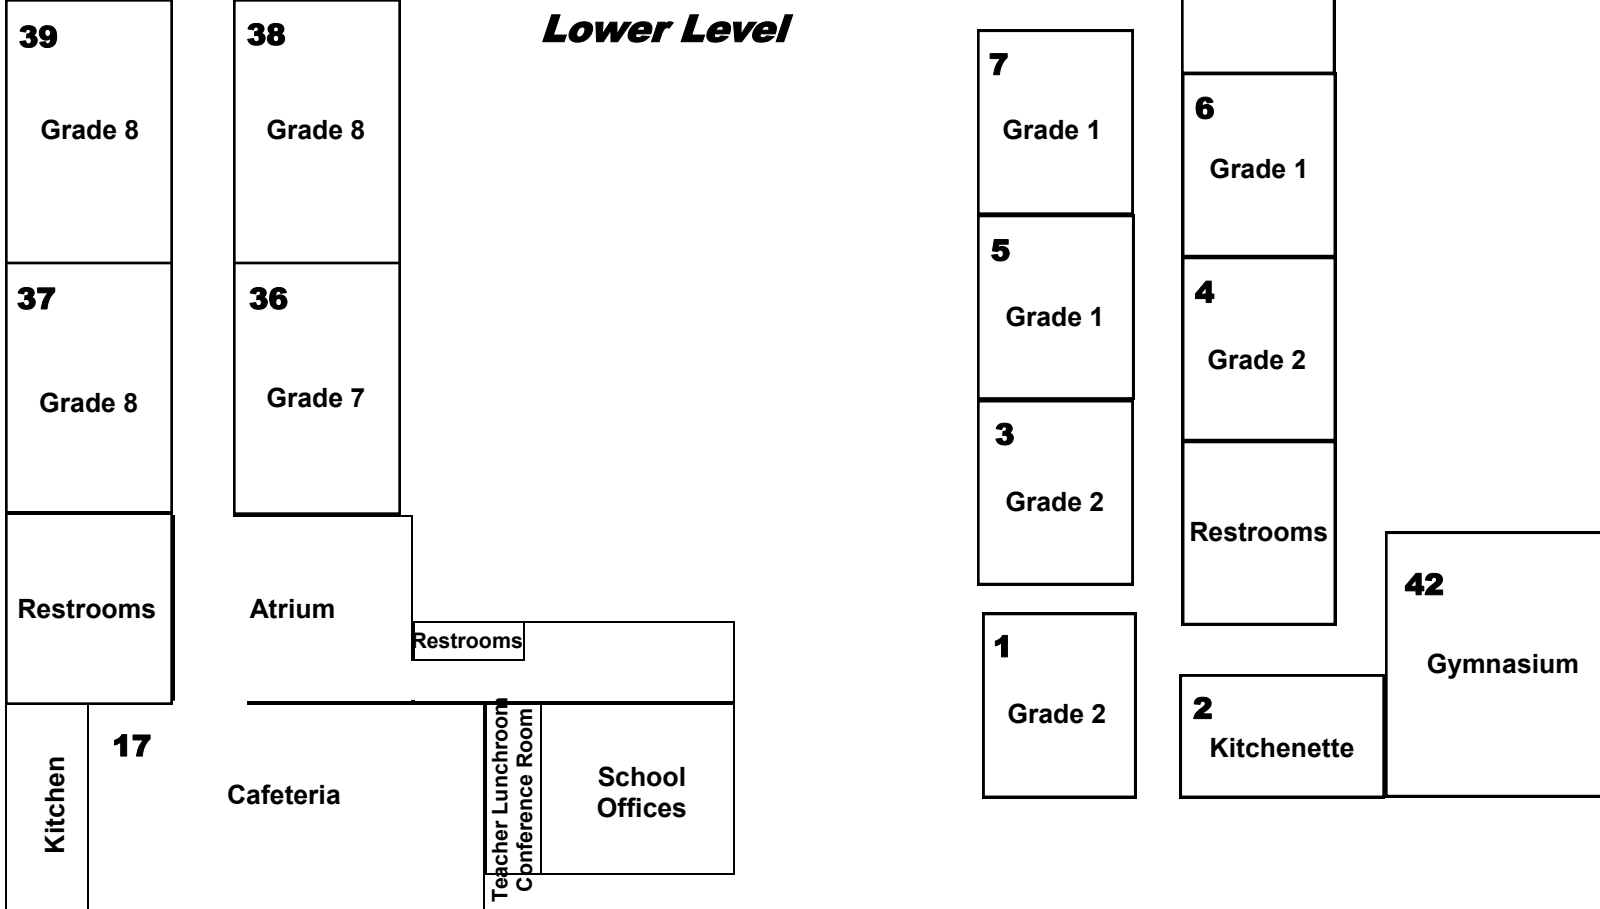

St. Susanna Education Center

Room Assignment for CFP Monday Catechists 2017-2018

Primary Music in the Meyer Center

To Be Renovated

Fire Evacuation Map

Fire Evacuation Map

 To Be Renovated